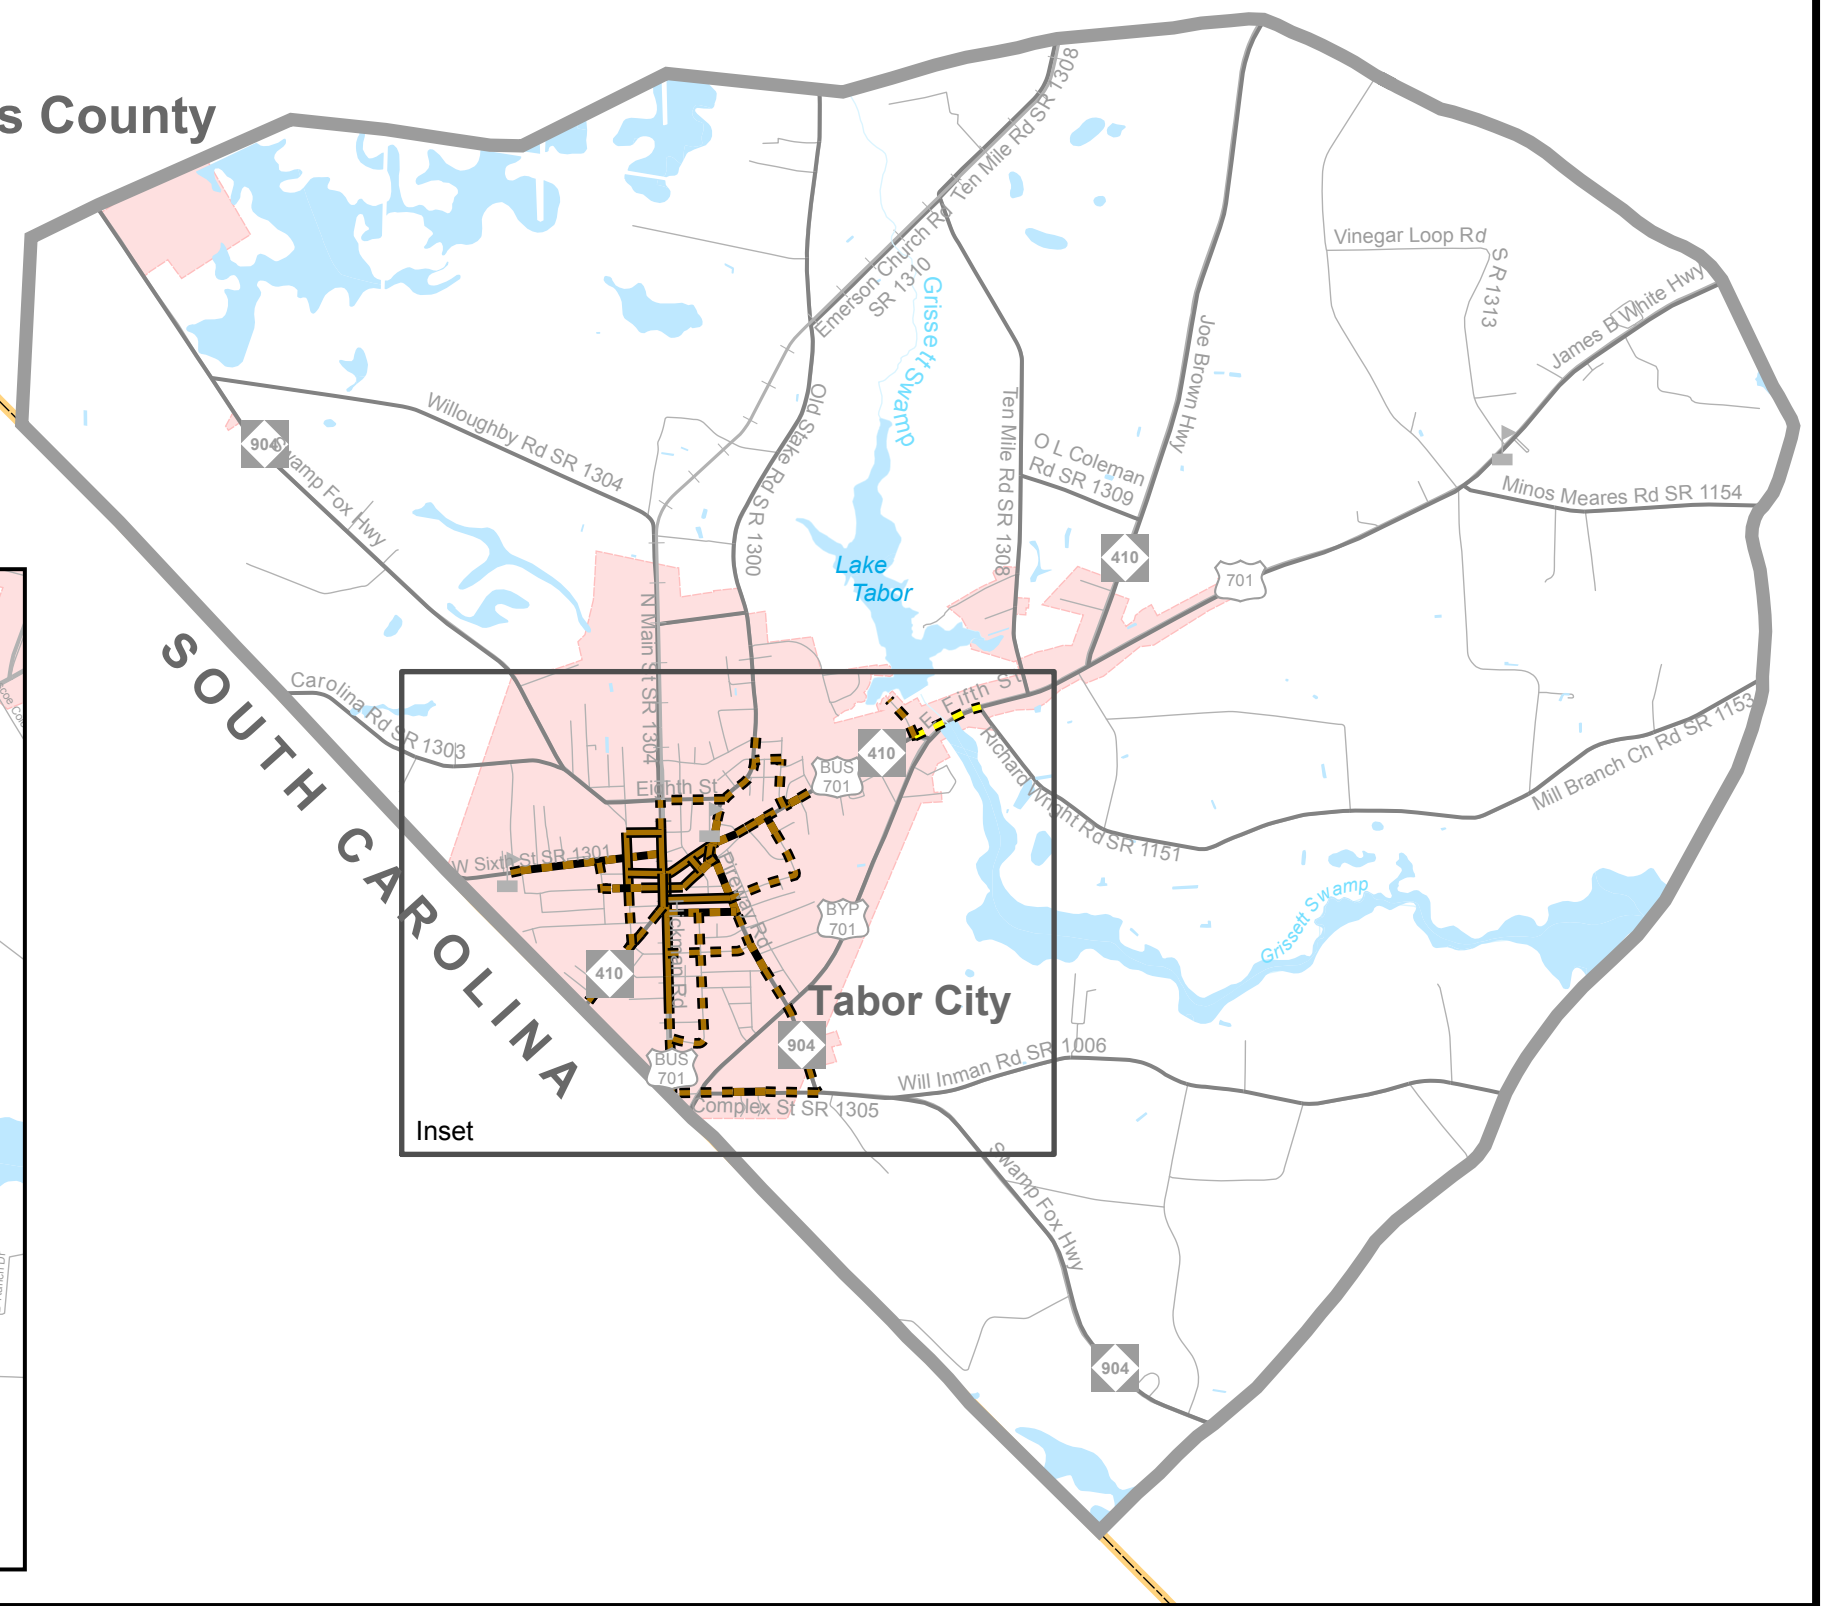

Columbus County

Inset

- | | | |
|-------------------|-------------------|------------------------|
| Sidewalks | Off Road | Multi-Use Paths |
| Existing | Existing | Existing |
| Needs Improvement | Needs Improvement | Needs Improvement |
| Recommended | Recommended | Recommended |
| Parks | Schools | |

0 0.5 1 2 Miles

Figure 1
Sheet 5 of 5
Base map date: 3/11/2014
Refer to CTP document for more details

Pedestrian Map
Tabor City Planning Area
Columbus County
Comprehensive
Transportation Plan
Plan date: 7/2/2014