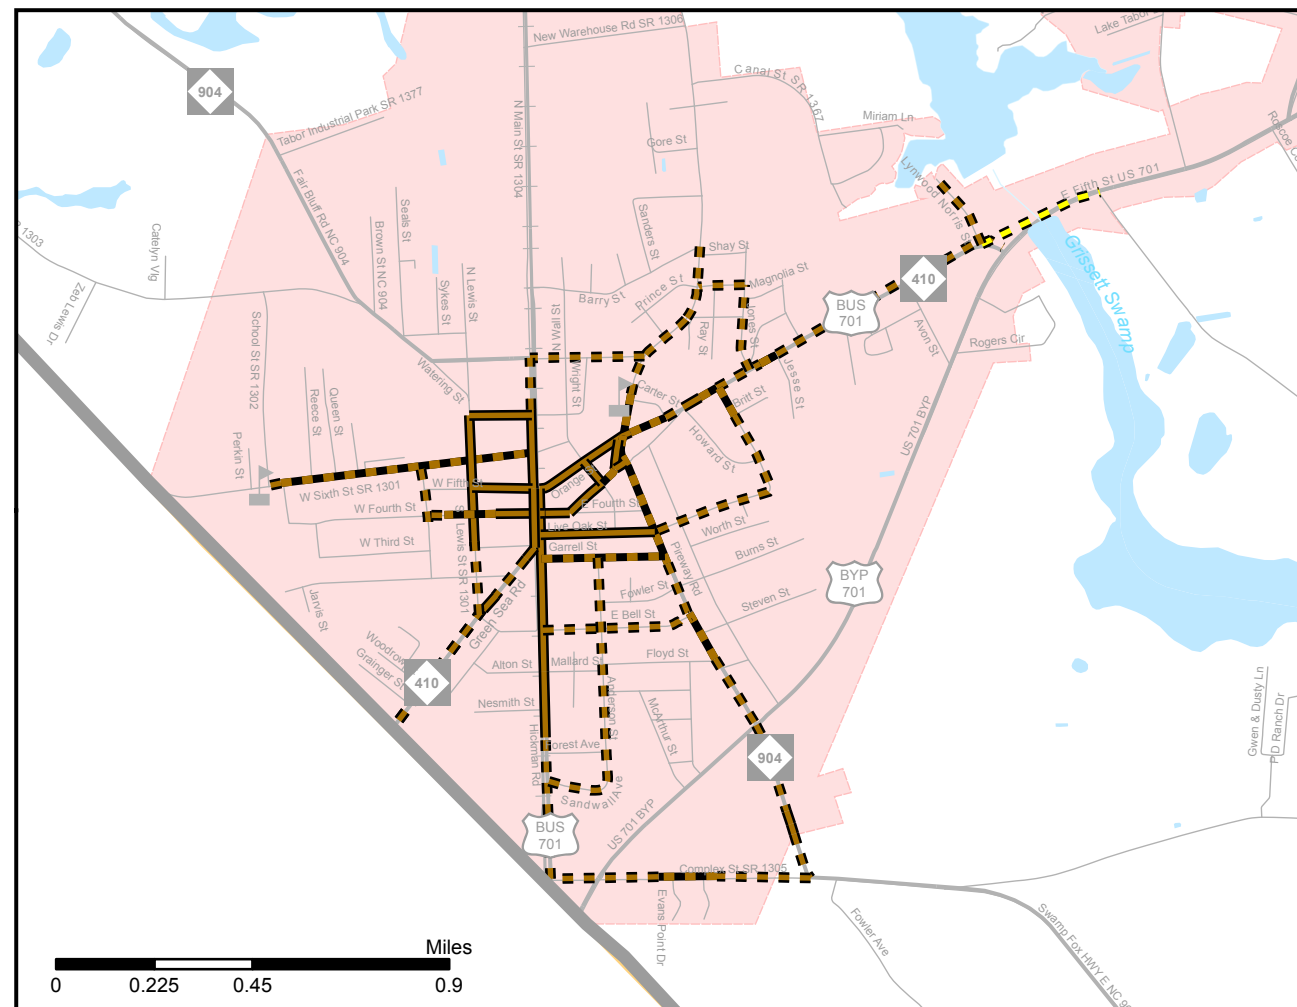

Columbus County

Inset

- | | | |
|-------------------|-------------------|------------------------|
| Sidewalks | Off Road | Multi-Use Paths |
| Existing | Existing | Existing |
| Needs Improvement | Needs Improvement | Needs Improvement |
| Recommended | Recommended | Recommended |
| Parks | Schools | |

0 0.5 1 2 Miles

Figure 1
Sheet 5 of 5
Base map date: 3/11/2014
Refer to CTP document for more details

Pedestrian Map
Tabor City Planning Area
Columbus County
Comprehensive
Transportation Plan
Plan date: 7/2/2014